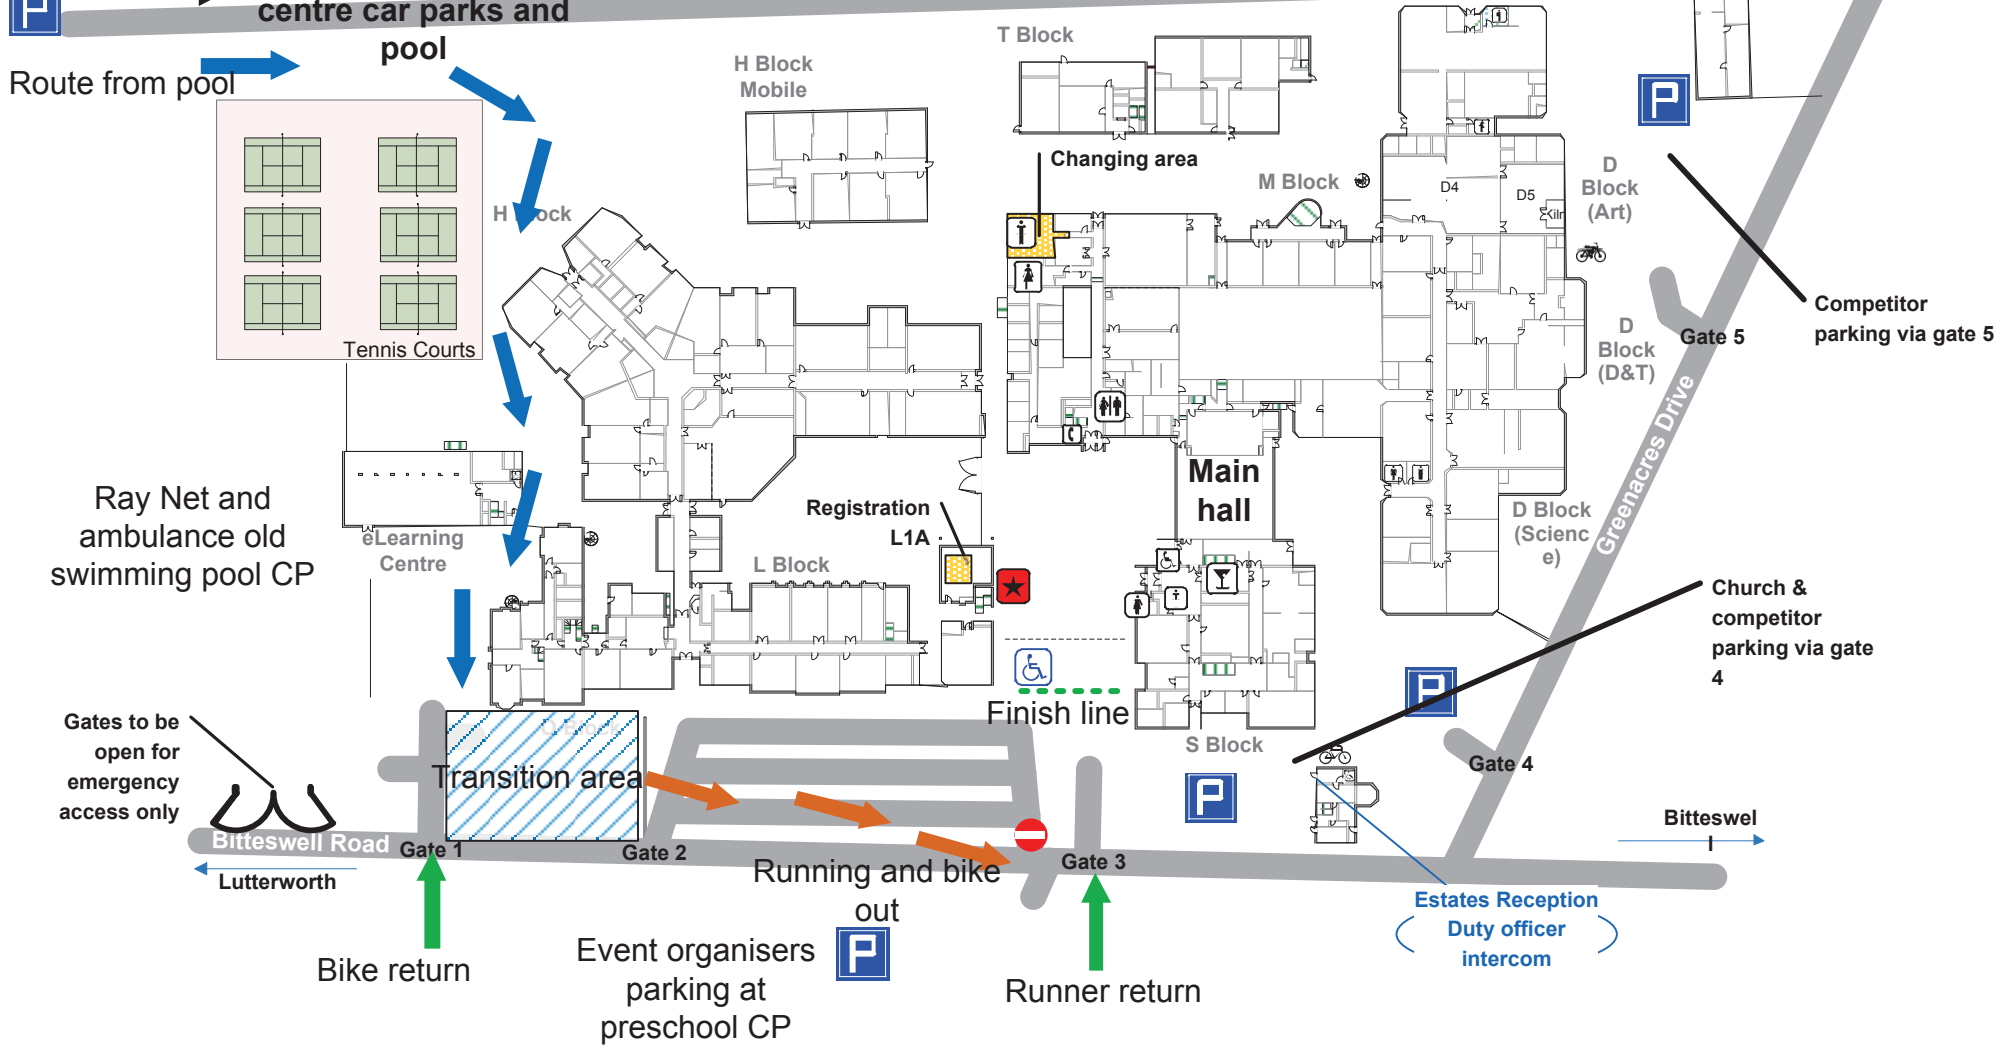

Route from pool

Ray Net and ambulance old swimming pool CP

Gates to be open for emergency access only

Bitteswell Road  
Lutterworth

Bike return

Event organisers parking at preschool CP

Runner return

Running and bike out

Estates Reception  
Duty officer  
intercom

Bitteswell

Greenacres Drive

Competitor parking via gate 5

Church & competitor parking via gate 4